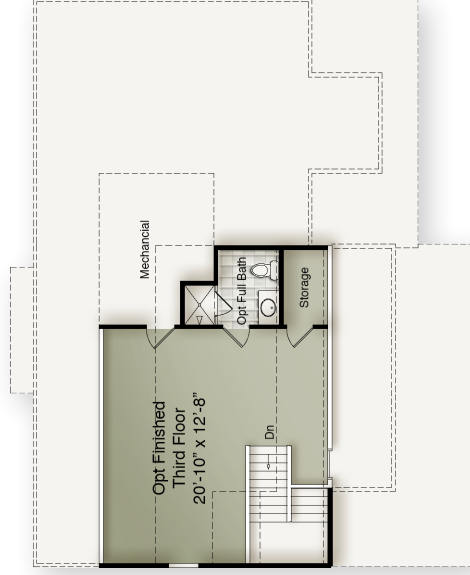

Stairs to Optional Third Floor

Optional Master Bath Upgrade

FIRST FLOOR

Optional Screened Porch

Patio
15'-6" x 14'-0"

Optional Entertainment Extension

OPTIONAL THIRD FLOOR

THE EDGEWATER COLLECTION