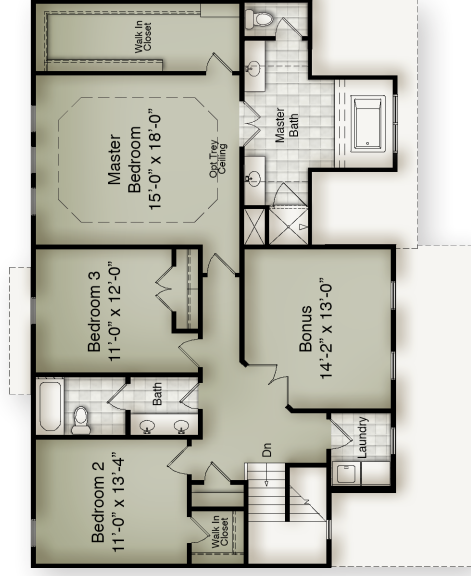

FONVILLE MORISEY BAREFOOT
NEW HOME SALES & MARKETING 

All plans, details, and renderings are approximate and subject to change. Illustrations may not represent finished details. 10/18

The DAVIDSON

SECOND FLOOR

Stairs to Optional Third Floor

Optional Master Bath Upgrade

FIRST FLOOR

Optional Screened Porch

Patio
15'-6" x 14'-0"

Optional Entertainment Extension

OPTIONAL THIRD FLOOR

THE EDGEWATER COLLECTION