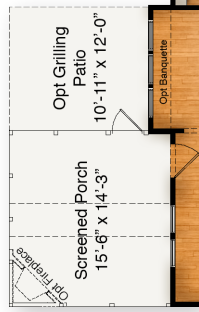

FONVILLE MORISEY BAREFOOT
NEW HOME SALES & MARKETING 

All plans, details, and renderings are approximate and subject to change. Illustrations may not represent finished details. 10/18

The DAVIDSON

SECOND FLOOR

Stairs to Optional Third Floor

Optional Master Bath Upgrade

FIRST FLOOR

Optional Screened Porch

Patio
15'-6" x 14'-0"

Optional Entertainment Extension

OPTIONAL THIRD FLOOR

THE EDGEWATER COLLECTION